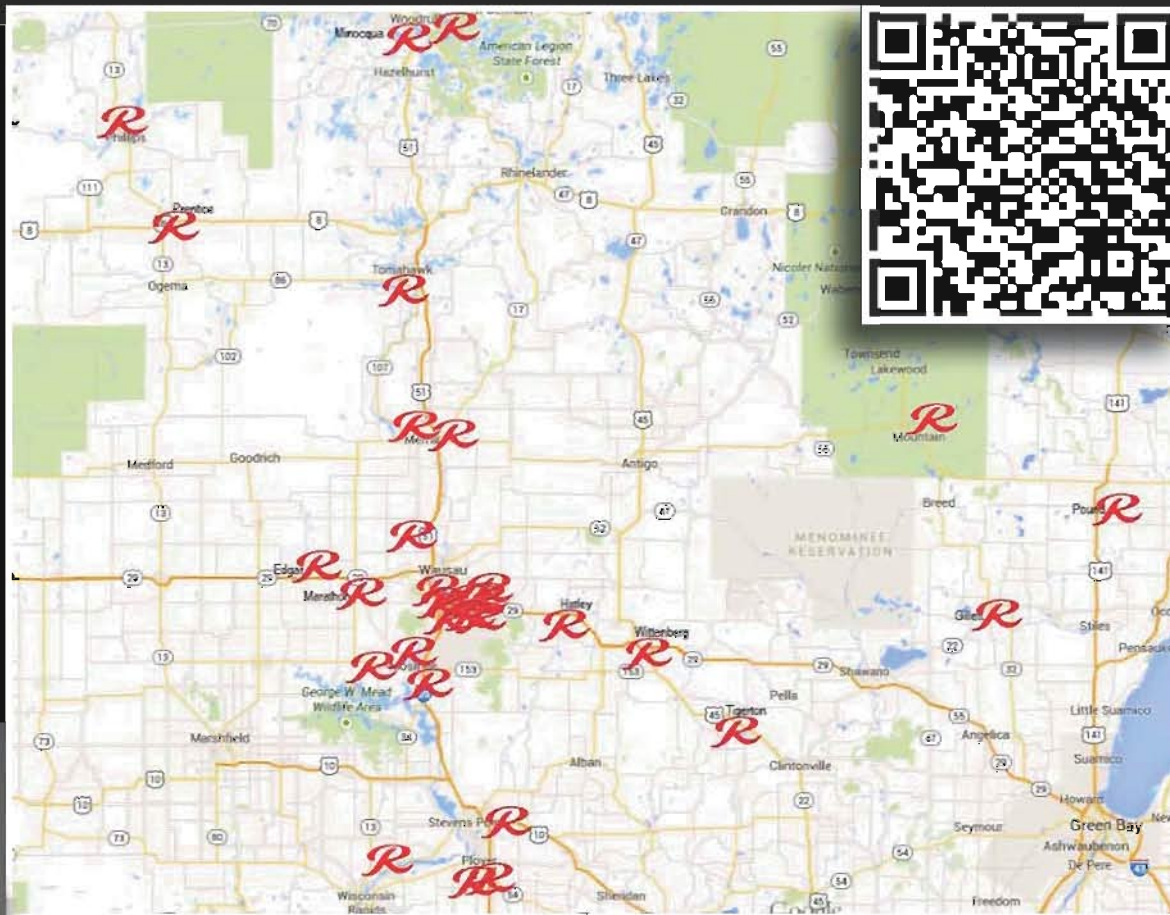

With Locations In:

Edgar	Pound
Gillett	Prentice
Hatley	Rothschild
Marathon	Rudolph
Merrill	Stevens Point
Minocqua	Tigerton
Mosinee	Tomahawk
Mountain	Wausau
Phillips	Wittenberg
Plover	Woodruff

R-Store Locations & Amenities

 R store is your store	Brand	Gas	Diesel	Dyed Off- Rd	Car Wash/Other
#35 - Mosinee Subway 490 Orbiting Drive Mosinee, WI 54455 715-693-7334	Cenex	•	•		
#12 - Mosinee East 124 Main St. Mosinee, WI 54455 715-693-4584	R-Store	•	•		
#2 - Mosinee West 1108 Western Ave. Mosinee, WI 54455 715-693-3694	BP	•			
#25 - Hwy 10 East 5485 US Hwy 10 East Stevens Point, WI 54481 715-345-9839	Mobil	•	•	•	
#33 - Plover South 3001 Village Park Drive Plover, WI 54467 715-341-1182	Mobil	•	•	•	Dunkin Donuts
#10 - Plover North 2900 Village Park Drive Plover, WI 54467 715-342-4795	Cenex	•			
#42 - Rudolph 6773 Hwy 34 Rudolph, WI 54475 715-435-3450	BP	•	•		
#29 - Marathon 401 Main St. Marathon, WI 54448 715-443-2477	R-Store	•	•	SS	
#30 - Edgar 403 S. Third Ave. Edgar, WI 54426 715-352-2108	R-Store	•	•	SS	
#27 - Hwy 51 Truck Stop N357 Brandenburg Ave. Merrill, WI 54452 715-536-1912	BP	•	•		BULK DEF
#40 - Merrill 1001 N Center Ave Merrill, WI 54452 715-536-2222	R-Store	•			